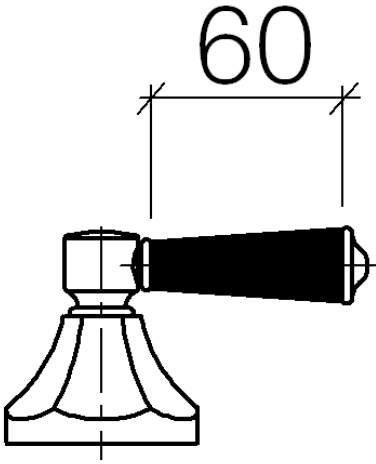

ST 030 100 3370