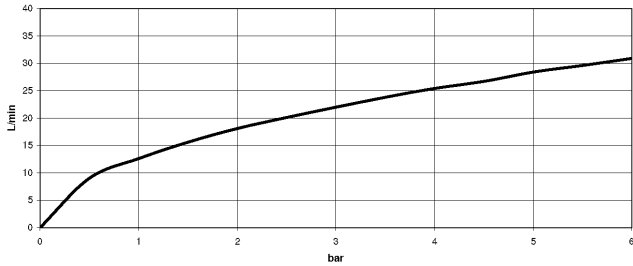

MADISON Bath shower set for bath rim or tile edge installation - Brushed Platinum

MADISON

ST 030 100 3370

- 225mm projection
- complete hand shower set: normal flow
- spout: circular, air-enriched flow
- complete hand shower set with anti-scale system
- automatic bath/shower diverter
- height of mixer 185 mm
- height up to aerator 140 mm
- hole diameter valve 32 mm
- hole diameter spout 32 mm
- hole diameter for complete hand shower set 32 mm
- rosette for spout Ø 70mm
- rosette for complete hand shower set Ø 60mm
- rosette for deck valve Ø 60mm
- metal shower hose 1750mm with integrated anti-twist protection
- max. spout flow rate 23 l/min
- max. flow for complete hand shower set 6.8 l/min

ST 030 100 3370
mm [inches]
1:10

Flow rate chart

Certificates

LGA_8028.

Belgaqua_21-380-
27_4.

ST 030 100 3370
Parts for other
finishes can be found
here: Chrome

Spare parts list

No.	Item Number	Name	Quantity used	Delivery time
1	20 000 370-06	side panel	1	60
2	13 502 380-06	spout	1	60
3	12 502 970 90	High pressure hose 1/2" x 1/2" x 400 mm -	2	2
4	20 000 371-06	side panel	1	60
5	27 703 370-06	shower set	1	60