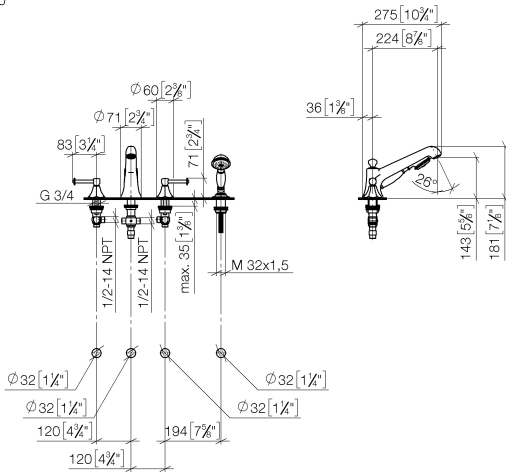

MADISON Bath shower set for bath rim or tile edge installation - Brushed Platinum

MADISON

ST 030 100 3370

- spout: circular, air-enriched flow
- max. spout flow rate 23 l/min
- Hand shower: COMPACT RAIN, max. flow rate 6.8 l/min (at 3 bar)
- complete hand shower set with anti-scale system
- 225mm projection
- automatic bath/shower diverter
- height of mixer 185 mm
- height up to aerator 140 mm
- hole diameter valve 32 mm
- hole diameter spout 32 mm
- hole diameter for complete hand shower set 32 mm
- rosette for spout Ø 70mm
- rosette for complete hand shower set Ø 60mm
- rosette for deck valve Ø 60mm
- metal shower hose 1750mm with integrated anti-twist protection

MADISON Bath shower set for bath rim or tile edge installation - Brushed Platinum

MADISON

ST 030 100 3370

- 225mm projection
- complete hand shower set: normal flow
- spout: circular, air-enriched flow
- complete hand shower set with anti-scale system
- automatic bath/shower diverter
- height of mixer 185 mm
- height up to aerator 140 mm
- hole diameter valve 32 mm
- hole diameter spout 32 mm
- hole diameter for complete hand shower set 32 mm
- rosette for spout Ø 70mm
- rosette for complete hand shower set Ø 60mm
- rosette for deck valve Ø 60mm
- metal shower hose 1750mm with integrated anti-twist protection
- max. spout flow rate 23 l/min
- max. flow for complete hand shower set 6.8 l/min

ST 030 100 3370
mm [inches]
1:10

Flow rate chart

Certificates

LGA_8028.

Belgaqua_21-380-
27_4.

ST 030 100 3370
Parts for other
finishes can be found
here: Chrome

Spare parts list

No.	Item Number	Name	Quantity used	Delivery time
1	20 000 370-06	side panel	1	60
2	13 502 380-06	spout	1	60
3	12 502 970 90	High pressure hose 1/2" x 1/2" x 400 mm -	2	2
4	20 000 371-06	side panel	1	60
5	27 703 370-06	shower set	1	60