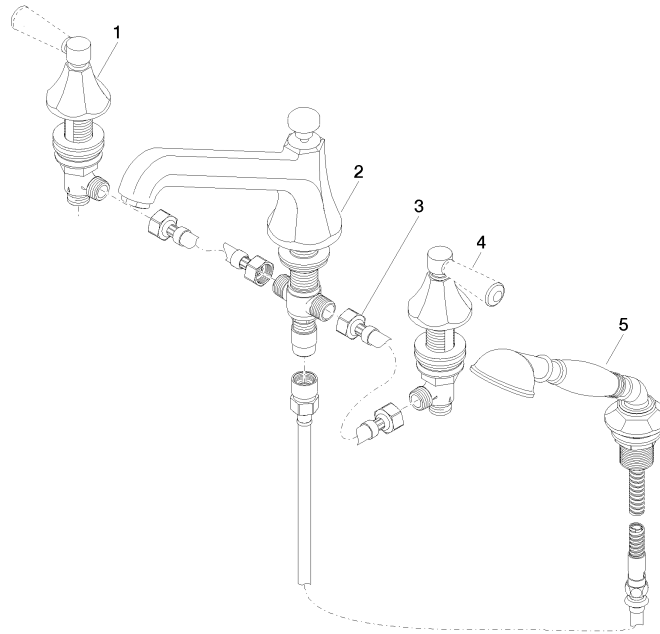

MADISON Bath shower set for bath rim or tile edge installation - Brushed Platinum

MADISON

ST 030 100 3370

- 225mm projection
- complete hand shower set: normal flow
- spout: circular, air-enriched flow
- complete hand shower set with anti-scale system
- automatic bath/shower diverter
- height of mixer 185 mm
- height up to aerator 140 mm
- hole diameter valve 32 mm
- hole diameter spout 32 mm
- hole diameter for complete hand shower set 32 mm
- rosette for spout Ø 70mm
- rosette for complete hand shower set Ø 60mm
- rosette for deck valve Ø 60mm
- metal shower hose 1750mm with integrated anti-twist protection
- max. spout flow rate 23 l/min
- max. flow for complete hand shower set 6.8 l/min

ST 030 100 3370
mm [inches]
1:10

Flow rate chart

Certificates

LGA_8028.

Belgaqua_21-380-
27_4.

ST 030 100 3370
Parts for other
finishes can be found
here: Chrome

Spare parts list

No.	Item Number	Name	Quantity used	Delivery time
1	20 000 370-06	side panel	1	60
2	13 502 380-06	spout	1	60
3	12 502 970 90	High pressure hose 1/2" x 1/2" x 400 mm -	2	2
4	20 000 371-06	side panel	1	60
5	27 703 370-06	shower set	1	60

MADISON Bath shower set for bath rim or tile edge installation - Brushed Platinum

MADISON

ST 030 100 3370

- for basin fittings

NOTE: Mixers are supplied without lever inserts.
Please order the lever inserts separately!